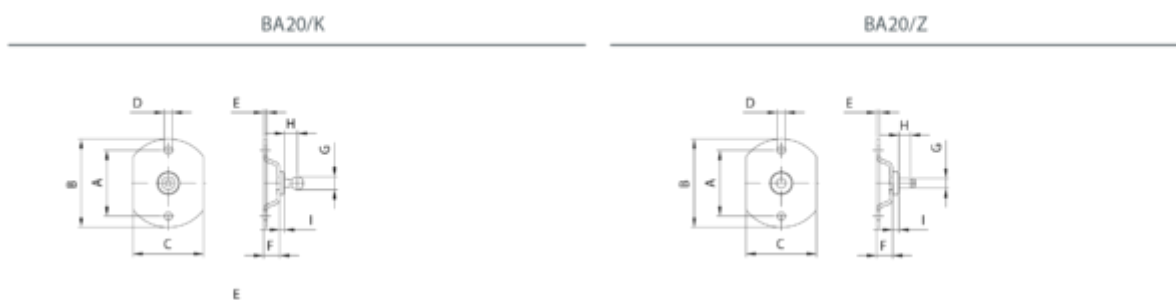

Data Sheet

Article number: 04HBA20Z08

Description: Stabilus Industry Line Side bracket, round Steel
Type BA20Z08 M8

Measures

A = 41	I = 5
B = 55	Stability (N) = 1200 N
C = 44	
D = 5.3	
E = 2	
F = 10	
G = 8	
H = 11	